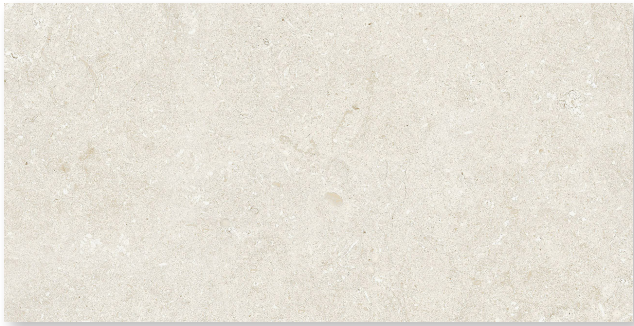

METROSTONE

COLLECTION

MALINE TILE
ELEVATE YOUR SHOWROOM

malinetile.com

METROSTONE

Stock Sizes

Colors

Fossile Cream

Fossile Grey

Fossile White

Fossile Cream | 24"x48"

Fossile White | 24"x48"

METROSTONE

Technical Characteristics

Material	Finish	Thickness	Application	Frost Resistance	DCOF	Rectified
Glazed Porcelain	Matte	9 mm	Interior/ Exterior	Yes	>0.42	Yes